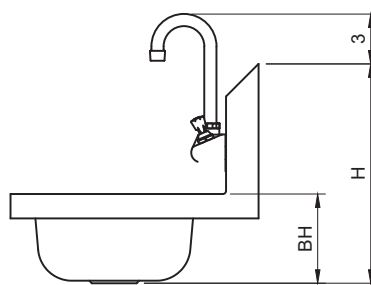

## WALL MOUNT HAND SINK WITH WALL MOUNT FAUCET

### Features

- Polished finish stainless steel
- All welded construction
- 7-3/4" backsplash
- 4" wall mount faucet hole
- 1-1/2" NPS drain outlet

### Wall Mount Hand Sink with Wall Mount Faucet

Efficiently wash and sanitize your hands with this wall mount hand sink with gooseneck faucet. Keep your restaurant up to code without sacrificing space with this hand sink with a single bowl and 7-3/4" high back splash. This easy-to-clean, compact sink easily fits in tight spaces and securely attaches to any worktable or cabinet. Its attractive, yet simple design will be sure to encourage cleanliness in the kitchen.

### HS-1615W

Order No.		Order No.		D x W x H (in)	BD x BW x BH (in)
Backsplash Only	G.W. (lb)	3 side splash	G.W. (lb)		
HS-0810W	8	HS-0810S	10	12-1/4 x 12 x 12-3/4	8 x 10 x 5
HS-1217W	10	HS-1217S	14	17-7/8 x 12-5/8 x 13-3/8	13-1/4 x 9-3/4 x 5-5/8
HS-1615W	10	HS-1615S	14	15-1/4 x 15-3/4 x 13-3/8	9-3/4 x 12-1/2 x 5-5/8
HS-2017W	13	HS-2017S	17	17-1/2 x 20-1/2 x 14-3/4	12-3/4 x 17-3/4 x 7