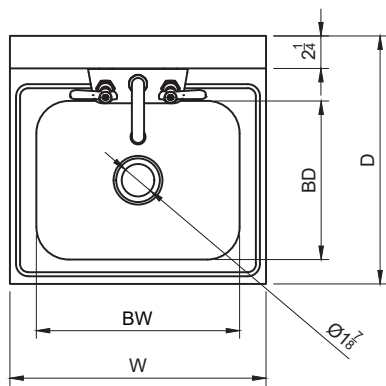

### Features

- Polished finish stainless steel
- All welded construction
- 7-3/4" backsplash
- 4" wall mount faucet hole
- 1-1/2" NPS drain outlet

### HS-1615W

Order No.		Order No.		D x W x H (in)	BD x BW x BH (in)
Backsplash Only	G.W. (lb)	3 side splash	G.W. (lb)		
HS-0810W	8	HS-0810S	10	12-1/4 x 12 x 12-3/4	8 x 10 x 5
HS-1217W	10	HS-1217S	14	17-7/8 x 12-5/8 x 13-3/8	13-1/4 x 9-3/4 x 5-5/8
HS-1615W	10	HS-1615S	14	15-1/4 x 15-3/4 x 13-3/8	9-3/4 x 12-1/2 x 5-5/8
HS-2017W	13	HS-2017S	17	17-1/2 x 20-1/2 x 14-3/4	12-3/4 x 17-3/4 x 7