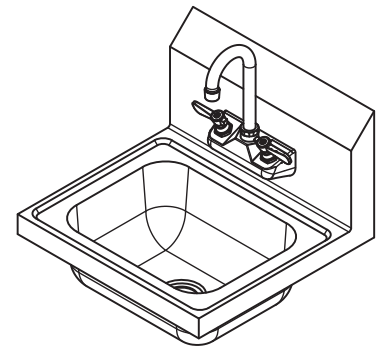

Plan View

HS-1615W

Order No.		Order No.		D x W x H (in)	BD x BW x BH (in)
Backsplash Only	G.W. (lb)	3 side splash	G.W. (lb)		
HS-0810W	8	HS-0810S	10	12-1/4 x 12 x 12-3/4	8 x 10 x 5
HS-1217W	10	HS-1217S	14	17-7/8 x 12-5/8 x 13-3/8	13-1/4 x 9-3/4 x 5-5/8
HS-1615W	10	HS-1615S	14	15-1/4 x 15-3/4 x 13-3/8	9-3/4 x 12-1/2 x 5-5/8
HS-2017W	13	HS-2017S	17	17-1/2 x 20-1/2 x 14-3/4	12-3/4 x 17-3/4 x 7