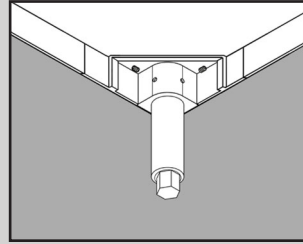

Item No.: \_\_\_\_\_  
 Order No.: \_\_\_\_\_  
 Qty: \_\_\_\_\_ Date: \_\_\_\_\_

**FLAT TOP WORK TABLE**

**Features**

- Quality S/S unsurpassed strength and durability
- Top reinforced with welded-on hat channel
- Sound-deadened between top and channels
- Gussets are recessed into channel to reduce lateral movement
- Rolled edge construction
- Adjustable ABS bullet feet
- Shipped knock-down