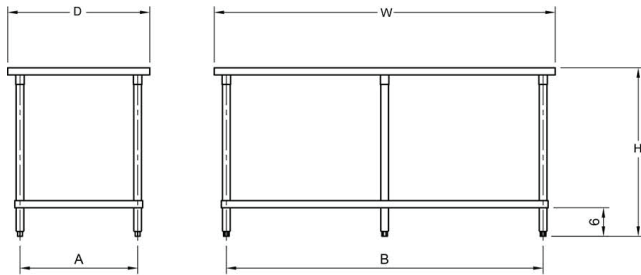

WT-EExxxx:
18 Ga. 430 S/S Table Top
18 Ga. Galvanized Undershelf
18 Ga. Galvanized Legs

Item No.	D x W x H (in)	Load Cap. (lb)		A (in)	B (in)	Approx. Weight (lb)		
		Top Shelf	Undershelf					
WT-P1836	18 x 36 x 35	295	170	12-1/8	29-1/8	38		
WT-P1848	18 x 48 x 35	300	180	12-1/8	41-1/8	47		
WT-P1860	18 x 60 x 35	330	190	12-1/8	53-1/8	52		
WT-P1872	18 x 72 x 35	310	180	12-1/8	65-1/8	67		
WT-EE2412	WT-E2412	WT-P2412	24 x 12 x 35	130	80	18-1/8	6-1/8	28
WT-EE2418	WT-E2418	WT-P2418	24 x 18 x 35	195	120	18-1/8	12-1/8	33
WT-EE2424	WT-E2424	WT-P2424	24 x 24 x 35	260	150	18-1/8	17-1/8	38
WT-EE2430	WT-E2430	WT-P2430	24 x 30 x 35	320	190	18-1/8	23-1/8	43
WT-EE2436	WT-E2436	WT-P2436	24 x 36 x 35	350	200	18-1/8	29-1/8	50
WT-EE2448	WT-E2448	WT-P2448	24 x 48 x 35	400	240	18-1/8	41-1/8	65
WT-EE2460	WT-E2460	WT-P2460	24 x 60 x 35	450	270	18-1/8	53-1/8	78
WT-EE2472	WT-E2472	WT-P2472	24 x 72 x 35	420	250	18-1/8	65-1/8	96
WT-EE2484	WT-E2484	WT-P2484	24 x 84 x 35	420	250	18-1/8	77-1/8	112
WT-EE2496	WT-E2496	WT-P2496	24 x 96 x 35	400	240	18-1/8	89-1/8	125
WT-EE3012	WT-E3012	WT-P3012	30 x 12 x 35	195	120	24-1/8	5-1/8	32
WT-EE3018	WT-E3018	WT-P3018	30 x 18 x 35	230	130	24-1/8	11-1/8	36
WT-EE3024	WT-E3024	WT-P3024	30 x 24 x 35	390	230	24-1/8	17-1/8	41
WT-EE3030	WT-E3030	WT-P3030	30 x 30 x 35	460	270	24-1/8	23-1/8	48
WT-EE3036	WT-E3036	WT-P3036	30 x 36 x 35	420	250	24-1/8	29-1/8	56
WT-EE3048	WT-E3048	WT-P3048	30 x 48 x 35	480	280	24-1/8	41-1/8	71
WT-EE3060	WT-E3060	WT-P3060	30 x 60 x 35	540	320	24-1/8	53-1/8	86
WT-EE3072	WT-E3072	WT-P3072	30 x 72 x 35	500	300	24-1/8	65-1/8	110
WT-EE3084	WT-E3084	WT-P3084	30 x 84 x 35	500	300	24-1/8	77-1/8	122
WT-EE3096	WT-E3096	WT-P3096	30 x 96 x 35	480	280	24-1/8	89-1/8	138