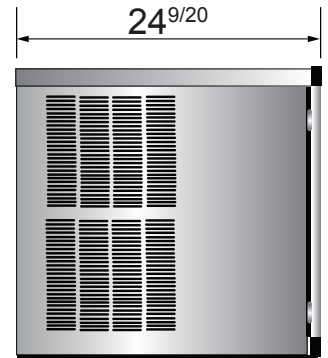

SPECIFICATIONS

Model	Type	Refrigerant	Voltage (V/Hz/Ph)	Amps(A)	Watts(W)	kWh/100 lbs Ice	Ice-Making Capacity (lbs/hr)	Leg (inch)	Exterior Dimensions (inch)	Gross Weight (lbs)
YR450-AP-161	Cube ice	R290	115/60/1	9.6	965	5.04	460/24	6	30 ^{1/5} ×24 ^{9/20} ×21 ^{7/10}	158

PLAN VIEW

YR450-AP-161 Front View

YR450-AP-161 Ice Machine

YR450-AP-161 Side View

Ice machine comparison

Models	Type	Refrigerant	Voltage (V/Hz/Ph)	Amps(A)	Watts(W)	kWh/100 lbs Ice	Ice-Making Capacity (lbs/hr)	Leg (inch)	Exterior Dimensions (inch)	Gross Weight (lbs)
YR140-AP-161	Cube ice	R290	115/60/1	3.1	363	6.13	142/24	6	23 ^{1/2} ×28 ^{1/2} ×38 ^{3/5}	176
YR280-AP-161	Cube ice	R290	115/60/1	7.2	704	5.97	283/24	6	23 ^{1/2} ×28 ^{1/2} ×38 ^{3/5}	187
YR800-AP-261	Cube ice	R-404a	220/60/1	7.5	1750	5.18	810/24	6	30 ^{1/5} ×24 ^{9/20} ×31 ^{7/10}	231