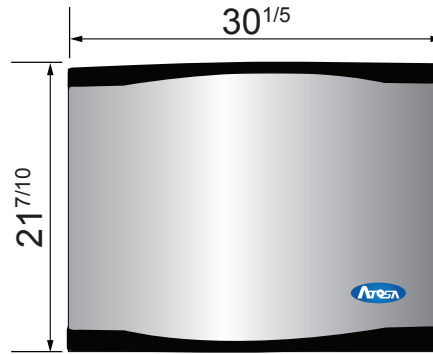

YR450-AP-161 Ice Machine