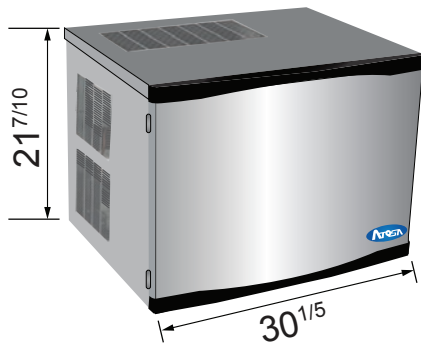

"WE MAKE THE KITCHEN BETTER!"

Toll Free: 855-855-0399 Email: info@atosausa.com
www.atosa.com | www.atosausa.com
California, Colorado, Florida, Georgia, Illinois,
Massachusetts, New Jersey, Ohio, Texas, Washington

SPECIFICATIONS

Model	Type	Refrigerant	Voltage (V/Hz/Ph)	Amps(A)	Watts(W)	kWh/100 lbs Ice	Ice-Making Capacity (lbs/hr)	Leg (inch)	Exterior Dimensions (inch)	Gross Weight (lbs)
YR450-AP-161	Cube ice	R290	115/60/1	9.6	965	5.04	460/24	6	30^{1/5}×24^{9/20}×21^{7/10}	158

PLAN VIEW

YR450-AP-161 Front View