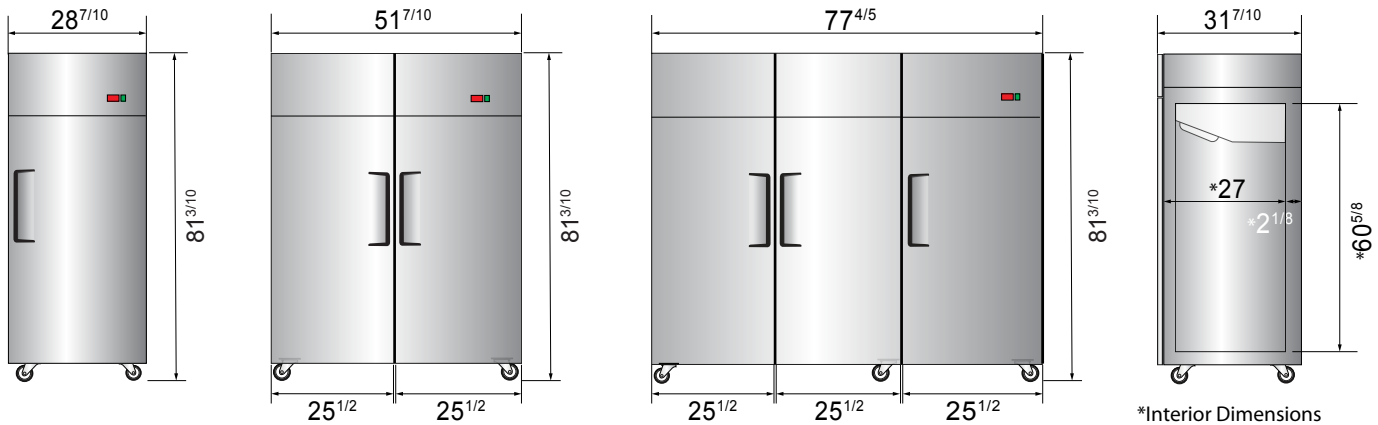

SPECIFICATIONS

Models	Door	Capacity (Cu.Ft.)	Shelves	Casters (inch)	Amps (A)	Voltage (V/Hz/Ph)	HP	Refrigerant	Exterior Dimensions (inch)	Net Weight (lbs)	Gross Weight (lbs)
MBF8001GR	1	21.4	3	4	6.3	115/60/1	1/2	R290	28 ^{7/10} ×31 ^{7/10} ×81 ^{3/10}	236	269
MBF8002GR	2	43.2	6	4	8.6	115/60/1	3/4	R290	51 ^{7/10} ×31 ^{7/10} ×81 ^{3/10}	353	403
MBF8003GR	3	64.9	9	4	6.2	208-230/115/60/1	1	R290	77 ^{4/5} ×31 ^{7/10} ×81 ^{3/10}	489	569

PLAN VIEW

MBF8001GR

MBF8002GR

MBF8003GR

*Interior Dimensions

Casters

Epoxy shelves

Door lock