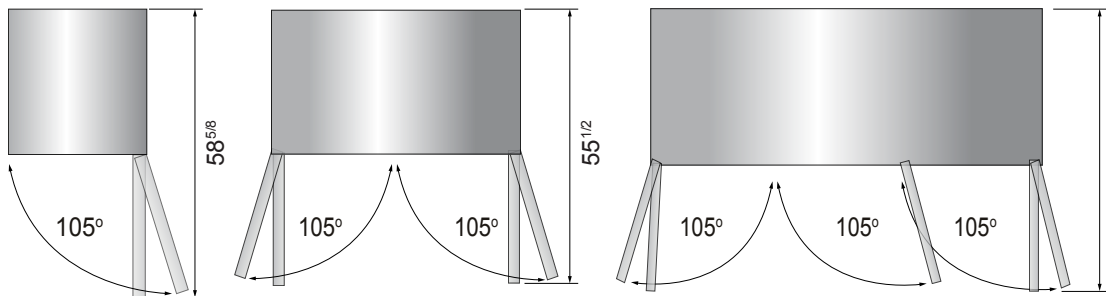

SPECIFICATIONS

Models	Door	Capacity (Cu.Ft.)	Shelves	Casters (inch)	Amps (A)	Voltage (V/Hz/Ph)	HP	Refrigerant	Exterior Dimensions (inch)	Net Weight (lbs)	Gross Weight (lbs)
MBF8001GR	1	21.4	3	4	6.3	115/60/1	1/2	R290	28 ^{7/10} ×31 ^{7/10} ×81 ^{3/10}	236	269
MBF8002GR	2	43.2	6	4	8.6	115/60/1	3/4	R290	51 ^{7/10} ×31 ^{7/10} ×81 ^{3/10}	353	403
MBF8003GR	3	64.9	9	4	6.2	208-230/115/60/1	1	R290	77 ^{4/5} ×31 ^{7/10} ×81 ^{3/10}	489	569

PLAN VIEW

MBF8001GR

MBF8002GR

MBF8003GR

*Interior Dimensions

Casters

Epoxy shelves

Door lock