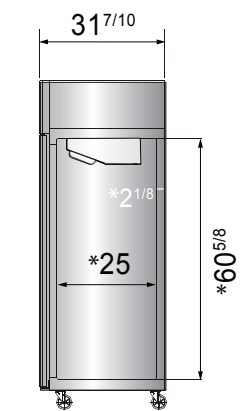

SPECIFICATIONS

Models	Door	Capacity (Cu.Ft.)	Shelves	Casters (inch)	Amps (A)	Voltage (V/Hz/Ph)	HP	Refrigerant	Exterior Dimensions (inch)	Net Weight (lbs)	Gross Weight (lbs)
MBF8004GR	1	21.4	3	4	2.1	115/60/1	1/7	R290	28 ^{7/10} ×31 ^{7/10} ×81 ^{3/10}	220	254
MBF8005GR	2	43.2	6	4	3.2	115/60/1	1/5	R290	51 ^{7/10} ×31 ^{7/10} ×81 ^{3/10}	340	390
MBF8006GR	3	64.9	9	4	4.2	115/60/1	1/4	R290	77 ^{4/5} ×31 ^{7/10} ×81 ^{3/10}	472	551

PLAN VIEW

MBF8004GR

MBF8005GR

MBF8006GR

*Interior Dimensions

SELF-CLOSING AND STAY OPEN DOOR FEATURE

Casters

Epoxy shelves