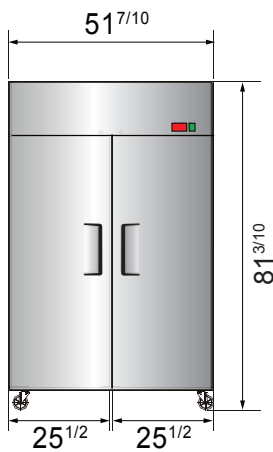

SPECIFICATIONS

Models	Door	Capacity (Cu.Ft.)	Shelves	Casters (inch)	Amps (A)	Voltage (V/Hz/Ph)	HP	Refrigerant	Exterior Dimensions (inch)	Net Weight (lbs)	Gross Weight (lbs)
MBF8004GR	1	21.4	3	4	2.1	115/60/1	1/7	R290	28 ^{7/10} ×31 ^{7/10} ×81 ^{3/10}	220	254
MBF8005GR	2	43.2	6	4	3.2	115/60/1	1/5	R290	51 ^{7/10} ×31 ^{7/10} ×81 ^{3/10}	340	390
MBF8006GR	3	64.9	9	4	4.2	115/60/1	1/4	R290	77 ^{4/5} ×31 ^{7/10} ×81 ^{3/10}	472	551

PLAN VIEW

MBF8004GR

MBF8005GR

MBF8006GR

*Interior Dimensions

SELF-CLOSING AND STAY OPEN DOOR FEATURE

Casters

Epoxy shelves