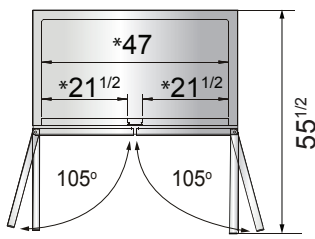

SPECIFICATIONS

Models	Door	Capacity (Cu.Ft.)	Shelves	Casters (inch)	Amps (A)	Voltage (V/Hz/Ph)	HP	Refrigerant	Exterior Dimensions (inch)	Net Weight (lbs)	Gross Weight (lbs)
MBF8004GR	1	21.4	3	4	2.1	115/60/1	1/7	R290	28 ^{7/10} ×31 ^{7/10} ×81 ^{3/10}	220	254
MBF8005GR	2	43.2	6	4	3.2	115/60/1	1/5	R290	51 ^{7/10} ×31 ^{7/10} ×81 ^{3/10}	340	390
MBF8006GR	3	64.9	9	4	4.2	115/60/1	1/4	R290	77 ^{4/5} ×31 ^{7/10} ×81 ^{3/10}	472	551

PLAN VIEW

MBF8004GR

MBF8005GR

MBF8006GR

*Interior Dimensions

SELF-CLOSING AND STAY OPEN DOOR FEATURE

Casters

Epoxy shelves