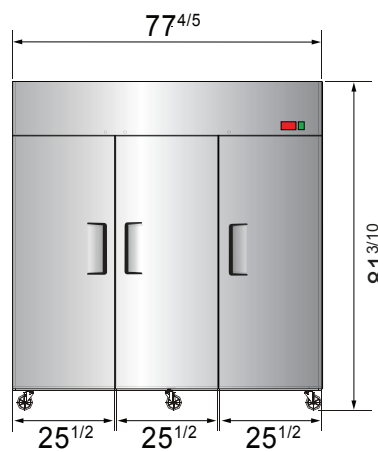

SPECIFICATIONS

Models	Door	Capacity (Cu.Ft.)	Shelves	Casters (inch)	Amps (A)	Voltage (V/Hz/Ph)	HP	Refrigerant	Exterior Dimensions (inch)	Net Weight (lbs)	Gross Weight (lbs)
MBF8004GR	1	21.4	3	4	2.1	115/60/1	1/7	R290	28 ^{7/10} ×31 ^{7/10} ×81 ^{3/10}	220	254
MBF8005GR	2	43.2	6	4	3.2	115/60/1	1/5	R290	51 ^{7/10} ×31 ^{7/10} ×81 ^{3/10}	340	390
MBF8006GR	3	64.9	9	4	4.2	115/60/1	1/4	R290	77 ^{4/5} ×31 ^{7/10} ×81 ^{3/10}	472	551

PLAN VIEW

MBF8004GR

MBF8005GR

MBF8006GR

*Interior Dimensions

SELF-CLOSING AND STAY OPEN DOOR FEATURE

Casters

Epoxy shelves