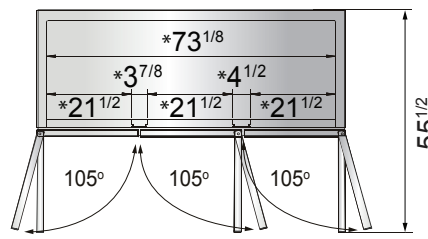

SPECIFICATIONS

Models	Door	Capacity (Cu.Ft.)	Shelves	Casters (inch)	Amps (A)	Voltage (V/Hz/Ph)	HP	Refrigerant	Exterior Dimensions (inch)	Net Weight (lbs)	Gross Weight (lbs)
MBF8004GR	1	21.4	3	4	2.1	115/60/1	1/7	R290	28 ^{7/10} ×31 ^{7/10} ×81 ^{3/10}	220	254
MBF8005GR	2	43.2	6	4	3.2	115/60/1	1/5	R290	51 ^{7/10} ×31 ^{7/10} ×81 ^{3/10}	340	390
MBF8006GR	3	64.9	9	4	4.2	115/60/1	1/4	R290	77 ^{4/5} ×31 ^{7/10} ×81 ^{3/10}	472	551

PLAN VIEW

MBF8004GR

MBF8005GR

MBF8006GR

*Interior Dimensions

SELF-CLOSING AND STAY OPEN DOOR FEATURE

Casters

Epoxy shelves