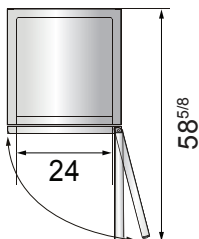

SPECIFICATIONS

Models	Door	Capacity (Cu.Ft.)	Shelves	Casters (inch)	Amps (A)	Voltage (V/Hz/Ph)	HP	Refrigerant	Exterior Dimensions (inch)	Net Weight (lbs)	Gross Weight (lbs)
MBF8004GR	1	21.4	3	4	2.1	115/60/1	1/7	R290	28 ^{7/10} ×31 ^{7/10} ×81 ^{3/10}	220	254
MBF8005GR	2	43.2	6	4	3.2	115/60/1	1/5	R290	51 ^{7/10} ×31 ^{7/10} ×81 ^{3/10}	340	390
MBF8006GR	3	64.9	9	4	4.2	115/60/1	1/4	R290	77 ^{4/5} ×31 ^{7/10} ×81 ^{3/10}	472	551

PLAN VIEW

MBF8004GR

MBF8005GR

MBF8006GR

*Interior Dimensions

SELF-CLOSING AND STAY OPEN DOOR FEATURE

Casters

Epoxy shelves