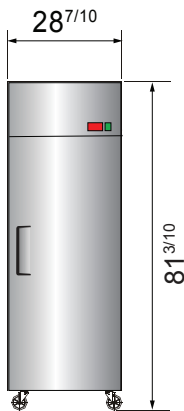

SPECIFICATIONS

Models	Door	Capacity (Cu.Ft.)	Shelves	Casters (inch)	Amps (A)	Voltage (V/Hz/Ph)	HP	Refrigerant	Exterior Dimensions (inch)	Net Weight (lbs)	Gross Weight (lbs)
MBF8004GR	1	21.4	3	4	2.1	115/60/1	1/7	R290	28 ^{7/10} ×31 ^{7/10} ×81 ^{3/10}	220	254
MBF8005GR	2	43.2	6	4	3.2	115/60/1	1/5	R290	51 ^{7/10} ×31 ^{7/10} ×81 ^{3/10}	340	390
MBF8006GR	3	64.9	9	4	4.2	115/60/1	1/4	R290	77 ^{4/5} ×31 ^{7/10} ×81 ^{3/10}	472	551

PLAN VIEW

MBF8004GR

MBF8005GR

MBF8006GR

*Interior Dimensions

SELF-CLOSING AND STAY OPEN DOOR FEATURE

Casters

Epoxy shelves