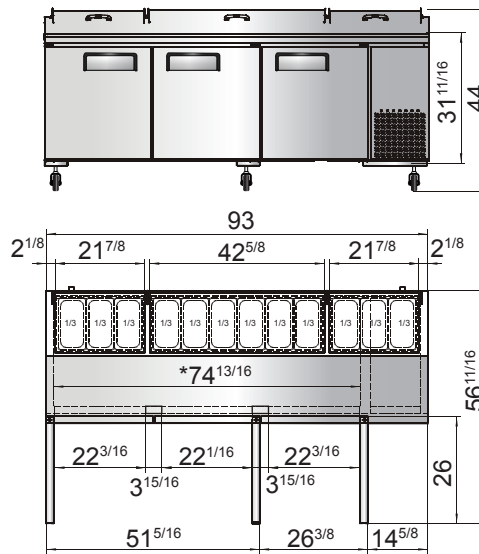

## SPECIFICATIONS

Models	Door	Capacity (Cu.Ft.)	Shelves	Casters (inch)	Amps (A)	Voltage (V/Hz/Ph)	HP	Refrigerant	Exterior Dimensions (inch)	Net Weight (lbs)	Gross Weight (lbs)
MPF8201GR	1	9.7	2	5	2.3	115/60/1	1/7	R290	44×33 <sup>1/10</sup> ×44	238	295
MPF8202GR	2	18.5	4	5	2.8	115/60/1	1/5	R290	67×33 <sup>1/10</sup> ×44	335	406
MPF8203GR	3	28.4	6	5	3.1	115/60/1	1/4	R290	93×33 <sup>1/10</sup> ×44	428	527

## PLAN VIEW

**MPF8201GR**

**MPF8202GR**

**MPF8203GR**

\*Interior Dimensions

Casters

Epoxy shelves

Stainless steel pans