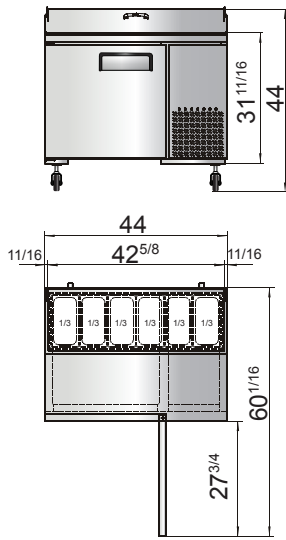

"WE MAKE THE KITCHEN BETTER!"

Toll Free: 855-855-0399 Email: info@atosausa.com
www.atosa.com | www.atosausa.com
California, Colorado, Florida, Georgia, Illinois,
Massachusetts, New Jersey, Ohio, Texas, Washington

SPECIFICATIONS

Models	Door	Capacity (Cu.Ft.)	Shelves	Casters (inch)	Amps (A)	Voltage (V/Hz/Ph)	HP	Refrigerant	Exterior Dimensions (inch)	Net Weight (lbs)	Gross Weight (lbs)
MPF8201GR	1	9.7	2	5	2.3	115/60/1	1/7	R290	44×33^{1/10}×44	238	295
MPF8202GR	2	18.5	4	5	2.8	115/60/1	1/5	R290	67×33^{1/10}×44	335	406
MPF8203GR	3	28.4	6	5	3.1	115/60/1	1/4	R290	93×33^{1/10}×44	428	527

PLAN VIEW

MPF8201GR