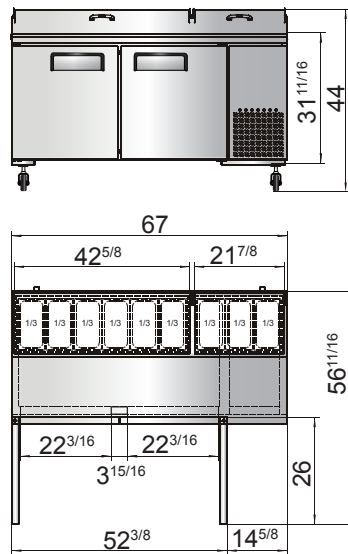

## SPECIFICATIONS

Models	Door	Capacity (Cu.Ft.)	Shelves	Casters (inch)	Amps (A)	Voltage (V/Hz/Ph)	HP	Refrigerant	Exterior Dimensions (inch)	Net Weight (lbs)	Gross Weight (lbs)
MPF8201GR	1	9.7	2	5	2.3	115/60/1	1/7	R290	44×33 <sup>1/10</sup> ×44	238	295
MPF8202GR	2	18.5	4	5	2.8	115/60/1	1/5	R290	67×33 <sup>1/10</sup> ×44	335	406
MPF8203GR	3	28.4	6	5	3.1	115/60/1	1/4	R290	93×33 <sup>1/10</sup> ×44	428	527

## PLAN VIEW

**MPF8201GR**

**MPF8202GR**

**MPF8203GR**

\*Interior Dimensions

Casters

Epoxy shelves

Stainless steel pans