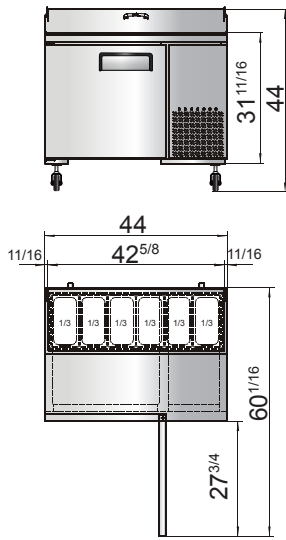

SPECIFICATIONS

Models	Door	Capacity (Cu.Ft.)	Shelves	Casters (inch)	Amps (A)	Voltage (V/Hz/Ph)	HP	Refrigerant	Exterior Dimensions (inch)	Net Weight (lbs)	Gross Weight (lbs)
MPF8201GR	1	9.7	2	5	2.3	115/60/1	1/7	R290	44×33 ^{1/10} ×44	238	295
MPF8202GR	2	18.5	4	5	2.8	115/60/1	1/5	R290	67×33 ^{1/10} ×44	335	406
MPF8203GR	3	28.4	6	5	3.1	115/60/1	1/4	R290	93×33 ^{1/10} ×44	428	527

PLAN VIEW

MPF8201GR

MPF8202GR

MPF8203GR

*Interior Dimensions

Casters

Epoxy shelves

Stainless steel pans