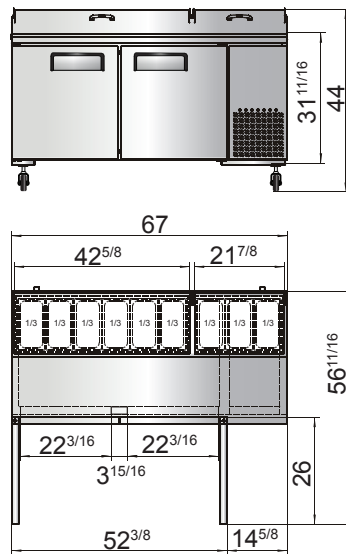

SPECIFICATIONS

Models	Door	Capacity (Cu.Ft.)	Shelves	Casters (inch)	Amps (A)	Voltage (V/Hz/Ph)	HP	Refrigerant	Exterior Dimensions (inch)	Net Weight (lbs)	Gross Weight (lbs)
MPF8201GR	1	9.7	2	5	2.3	115/60/1	1/7	R290	44×33 ^{1/10} ×44	238	295
MPF8202GR	2	18.5	4	5	2.8	115/60/1	1/5	R290	67×33 ^{1/10} ×44	335	406
MPF8203GR	3	28.4	6	5	3.1	115/60/1	1/4	R290	93×33 ^{1/10} ×44	428	527

PLAN VIEW

MPF8201GR

MPF8202GR

MPF8203GR

*Interior Dimensions

Casters

Epoxy shelves

Stainless steel pans