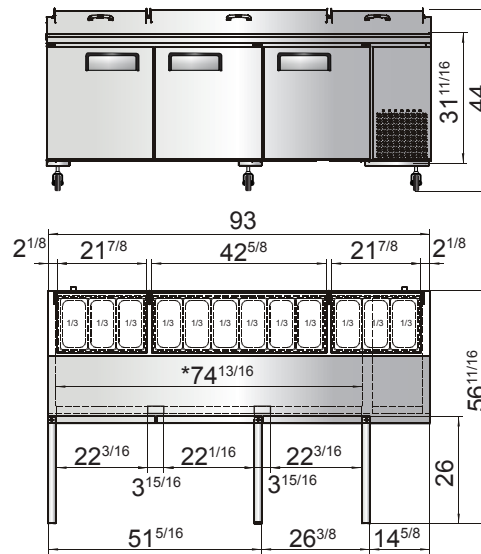

SPECIFICATIONS

Models	Door	Capacity (Cu.Ft.)	Shelves	Casters (inch)	Amps (A)	Voltage (V/Hz/Ph)	HP	Refrigerant	Exterior Dimensions (inch)	Net Weight (lbs)	Gross Weight (lbs)
MPF8201GR	1	9.7	2	5	2.3	115/60/1	1/7	R290	44×33 ^{1/10} ×44	238	295
MPF8202GR	2	18.5	4	5	2.8	115/60/1	1/5	R290	67×33 ^{1/10} ×44	335	406
MPF8203GR	3	28.4	6	5	3.1	115/60/1	1/4	R290	93×33 ^{1/10} ×44	428	527

PLAN VIEW

MPF8201GR

MPF8202GR

MPF8203GR

*Interior Dimensions

Casters

Epoxy shelves

Stainless steel pans