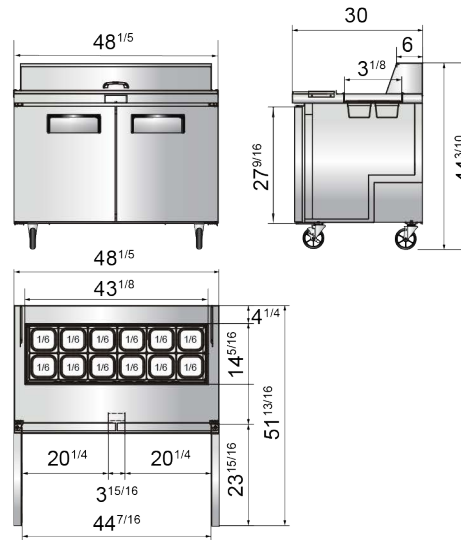

www.atosa.com | www.atosausa.com

California, Colorado, Florida, Georgia, Illinois, Massachusetts, New Jersey, Ohio, Texas, Washington

SPECIFICATIONS

Models	Door	Capacity (Cu.Ft.)	Shelves	Casters (inch)	Amps (A)	Voltage (V/Hz/Ph)	HP	Refrigerant	Exterior Dimensions (inch)	Net Weight (lbs)	Gross Weight (lbs)
MSF8301GR	1	7.2	1	5	2.3	115/60/1	1/7	R290	27 ^{1/2} ×30×44 ^{3/10}	159	196
MSF3610GR	2	8.7	2	5	2.3	115/60/1	1/7	R290	36 ^{5/16} ×30×44 ^{3/10}	173	227
MSF8302GR	2	13.4	2	5	2.3	115/60/1	1/7	R290	48 ^{1/5} ×30×44 ^{3/10}	231	276
MSF8303GR	2	17.2	2	5	2.8	115/60/1	1/5	R290	60 ^{1/5} ×30×44 ^{3/10}	271	320
MSF8304GR	3	21.1	3	5	2.8	115/60/1	1/5	R290	72 ^{7/10} ×30×44 ^{3/10}	317	379

PLAN VIEW

MSF8301GR

MSF3610GR

MSF8302GR

MSF8303GR

MSF8304GR