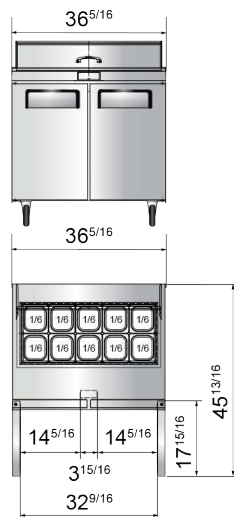

www.atosa.com | www.atosausa.com

California, Colorado, Florida, Georgia, Illinois, Massachusetts, New Jersey, Ohio, Texas, Washington

SPECIFICATIONS

Models	Door	Capacity (Cu.Ft.)	Shelves	Casters (inch)	Amps (A)	Voltage (V/Hz/Ph)	HP	Refrigerant	Exterior Dimensions (inch)	Net Weight (lbs)	Gross Weight (lbs)
MSF8301GR	1	7.2	1	5	2.3	115/60/1	1/7	R290	27 ^{1/2} ×30×44 ^{3/10}	159	196
MSF3610GR	2	8.7	2	5	2.3	115/60/1	1/7	R290	36 ^{5/16} ×30×44 ^{3/10}	173	227
MSF8302GR	2	13.4	2	5	2.3	115/60/1	1/7	R290	48 ^{1/5} ×30×44 ^{3/10}	231	276
MSF8303GR	2	17.2	2	5	2.8	115/60/1	1/5	R290	60 ^{1/5} ×30×44 ^{3/10}	271	320
MSF8304GR	3	21.1	3	5	2.8	115/60/1	1/5	R290	72 ^{7/10} ×30×44 ^{3/10}	317	379

PLAN VIEW

MSF8301GR

MSF3610GR

MSF8302GR

MSF8303GR

MSF8304GR