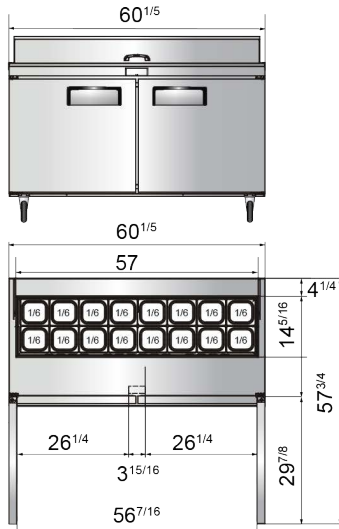

www.atosa.com | www.atosausa.com

California, Colorado, Florida, Georgia, Illinois, Massachusetts, New Jersey, Ohio, Texas, Washington

SPECIFICATIONS

Models	Door	Capacity (Cu.Ft.)	Shelves	Casters (inch)	Amps (A)	Voltage (V/Hz/Ph)	HP	Refrigerant	Exterior Dimensions (inch)	Net Weight (lbs)	Gross Weight (lbs)
MSF8301GR	1	7.2	1	5	2.3	115/60/1	1/7	R290	27 ^{1/2} ×30×44 ^{3/10}	159	196
MSF3610GR	2	8.7	2	5	2.3	115/60/1	1/7	R290	36 ^{5/16} ×30×44 ^{3/10}	173	227
MSF8302GR	2	13.4	2	5	2.3	115/60/1	1/7	R290	48 ^{1/5} ×30×44 ^{3/10}	231	276
MSF8303GR	2	17.2	2	5	2.8	115/60/1	1/5	R290	60 ^{1/5} ×30×44 ^{3/10}	271	320
MSF8304GR	3	21.1	3	5	2.8	115/60/1	1/5	R290	72 ^{7/10} ×30×44 ^{3/10}	317	379

PLAN VIEW

MSF8301GR

MSF3610GR

MSF8302GR

MSF8303GR

MSF8304GR