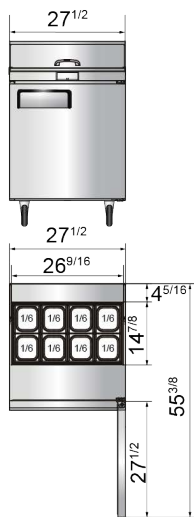

www.atosa.com | www.atosausa.com

California, Colorado, Florida, Georgia, Illinois, Massachusetts, New Jersey, Ohio, Texas, Washington

SPECIFICATIONS

Models	Door	Capacity (Cu.Ft.)	Shelves	Casters (inch)	Amps (A)	Voltage (V/Hz/Ph)	HP	Refrigerant	Exterior Dimensions (inch)	Net Weight (lbs)	Gross Weight (lbs)
MSF8301GR	1	7.2	1	5	2.3	115/60/1	1/7	R290	27 ^{1/2} ×30×44 ^{3/10}	159	196
MSF3610GR	2	8.7	2	5	2.3	115/60/1	1/7	R290	36 ^{5/16} ×30×44 ^{3/10}	173	227
MSF8302GR	2	13.4	2	5	2.3	115/60/1	1/7	R290	48 ^{1/5} ×30×44 ^{3/10}	231	276
MSF8303GR	2	17.2	2	5	2.8	115/60/1	1/5	R290	60 ^{1/5} ×30×44 ^{3/10}	271	320
MSF8304GR	3	21.1	3	5	2.8	115/60/1	1/5	R290	72 ^{7/10} ×30×44 ^{3/10}	317	379

PLAN VIEW

MSF8301GR

MSF3610GR

MSF8302GR

MSF8303GR

MSF8304GR