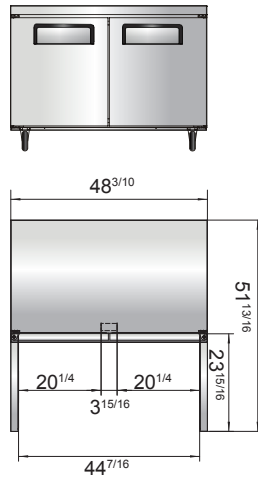

SPECIFICATIONS

Models	Door	Capacity (Cu.Ft.)	Shelves	Casters (inch)	Amps (A)	Voltage (V/Hz/Ph)	HP	Refrigerant	Exterior Dimensions (inch)	Net Weight (lbs)	Gross Weight (lbs)
MGF8401GR(L)	1	7.2	1	2	2.3	115/60/1	1/7	R290	27 ^{1/2} ×30×34 ^{1/5}	137	172
MGF36RGR	2	8.7	2	2	2.3	115/60/1	1/7	R290	36 ^{5/16} ×30×34 ^{1/5}	162	212
MGF8402GR	2	13.4	2	2	2.3	115/60/1	1/7	R290	48 ^{3/10} ×30×34 ^{1/5}	192	231
MGF8403GR	2	17.2	2	2	2.8	115/60/1	1/5	R290	60 ^{1/5} ×30×34 ^{1/5}	218	265
MGF8404GR	3	21.1	3	2	2.8	115/60/1	1/5	R290	72 ^{7/10} ×30×34 ^{1/5}	254	315

PLAN VIEW

MGF8401GR(L)

MGF36RGR

MGF8402GR

MGF8403GR

MGF8404GR

Casters

Epoxy shelves