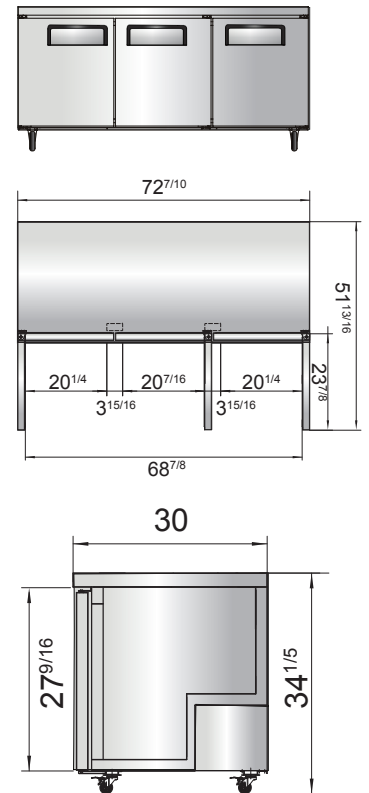

SPECIFICATIONS

Models	Door	Capacity (Cu.Ft.)	Shelves	Casters (inch)	Amps (A)	Voltage (V/Hz/Ph)	HP	Refrigerant	Exterior Dimensions (inch)	Net Weight (lbs)	Gross Weight (lbs)
MGF8401GR(L)	1	7.2	1	2	2.3	115/60/1	1/7	R290	27 ^{1/2} ×30×34 ^{1/5}	137	172
MGF36RGR	2	8.7	2	2	2.3	115/60/1	1/7	R290	36 ^{5/16} ×30×34 ^{1/5}	162	212
MGF8402GR	2	13.4	2	2	2.3	115/60/1	1/7	R290	48 ^{3/10} ×30×34 ^{1/5}	192	231
MGF8403GR	2	17.2	2	2	2.8	115/60/1	1/5	R290	60 ^{1/5} ×30×34 ^{1/5}	218	265
MGF8404GR	3	21.1	3	2	2.8	115/60/1	1/5	R290	72 ^{7/10} ×30×34 ^{1/5}	254	315

PLAN VIEW

MGF8401GR(L)

MGF36RGR

MGF8402GR

MGF8403GR

MGF8404GR

Casters

Epoxy shelves