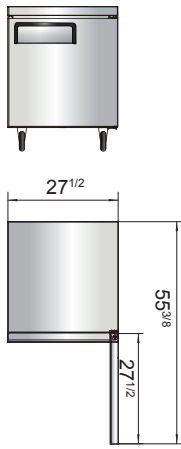

PLAN VIEW

MGF8401GR(L)