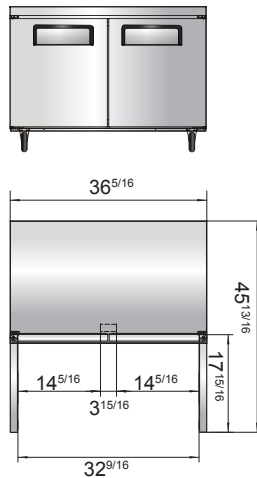

SPECIFICATIONS

Models	Door	Capacity (Cu.Ft.)	Shelves	Casters (inch)	Amps (A)	Voltage (V/Hz/Ph)	HP	Refrigerant	Exterior Dimensions (inch)	Net Weight (lbs)	Gross Weight (lbs)
MGF8401GR(L)	1	7.2	1	2	2.3	115/60/1	1/7	R290	27 ^{1/2} ×30×34 ^{1/5}	137	172
MGF36RGR	2	8.7	2	2	2.3	115/60/1	1/7	R290	36 ^{5/16} ×30×34 ^{1/5}	162	212
MGF8402GR	2	13.4	2	2	2.3	115/60/1	1/7	R290	48 ^{3/10} ×30×34 ^{1/5}	192	231
MGF8403GR	2	17.2	2	2	2.8	115/60/1	1/5	R290	60 ^{1/5} ×30×34 ^{1/5}	218	265
MGF8404GR	3	21.1	3	2	2.8	115/60/1	1/5	R290	72 ^{7/10} ×30×34 ^{1/5}	254	315

PLAN VIEW

MGF8401GR(L)

MGF36RGR

MGF8402GR

MGF8403GR

MGF8404GR

Casters

Epoxy shelves