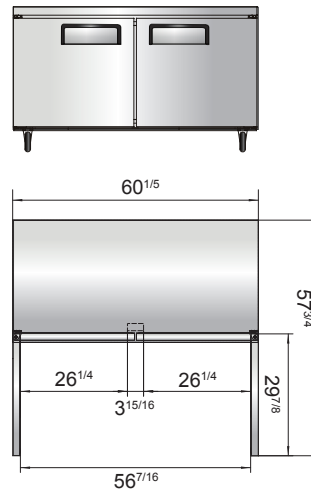

SPECIFICATIONS

Models	Door	Capacity (Cu.Ft.)	Shelves	Casters (inch)	Amps (A)	Voltage (V/Hz/Ph)	HP	Refrigerant	Exterior Dimensions (inch)	Net Weight (lbs)	Gross Weight (lbs)
MGF8401GR(L)	1	7.2	1	2	2.3	115/60/1	1/7	R290	27 ^{1/2} ×30×34 ^{1/5}	137	172
MGF36RGR	2	8.7	2	2	2.3	115/60/1	1/7	R290	36 ^{5/16} ×30×34 ^{1/5}	162	212
MGF8402GR	2	13.4	2	2	2.3	115/60/1	1/7	R290	48 ^{3/10} ×30×34 ^{1/5}	192	231
MGF8403GR	2	17.2	2	2	2.8	115/60/1	1/5	R290	60 ^{1/5} ×30×34 ^{1/5}	218	265
MGF8404GR	3	21.1	3	2	2.8	115/60/1	1/5	R290	72 ^{7/10} ×30×34 ^{1/5}	254	315

PLAN VIEW

MGF8401GR(L)

MGF36RGR

MGF8402GR

MGF8403GR

MGF8404GR

Casters

Epoxy shelves