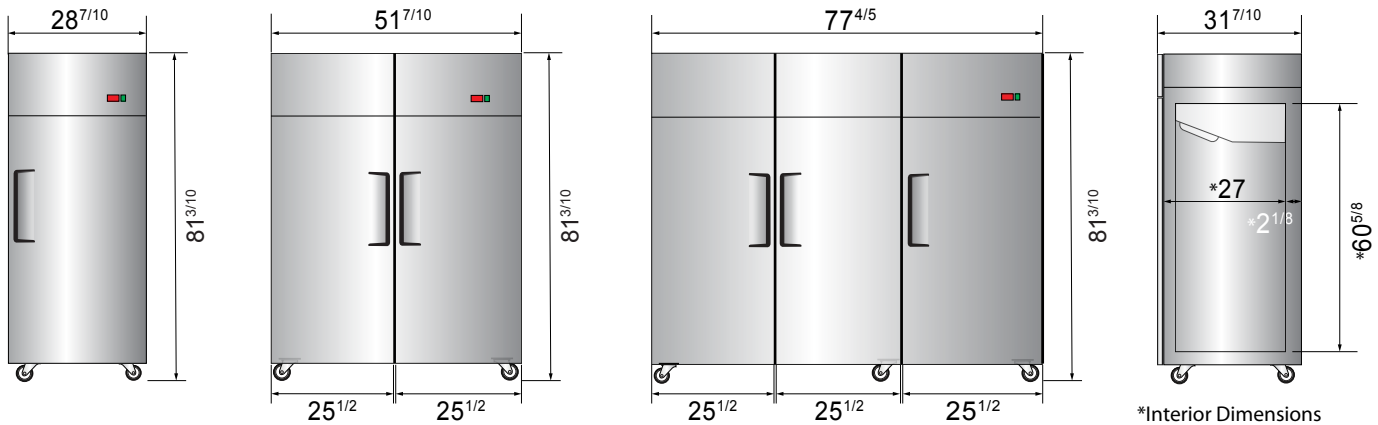

Toll Free: 855-855-0399 Email: info@atosausa.com
 www.atosa.com | www.atosausa.com
 California, Colorado, Florida, Georgia, Illinois,
 Massachusetts, New Jersey, Ohio, Texas, Washington

SPECIFICATIONS

Models	Door	Capacity (Cu.Ft.)	Shelves	Casters (inch)	Amps (A)	Voltage (V/Hz/Ph)	HP	Refrigerant	Exterior Dimensions (inch)	Net Weight (lbs)	Gross Weight (lbs)
MBF8001GR	1	21.4	3	4	6.3	115/60/1	1/2	R290	28 ^{7/10} ×31 ^{7/10} ×81 ^{3/10}	236	269
MBF8002GR	2	43.2	6	4	8.6	115/60/1	3/4	R290	51 ^{7/10} ×31 ^{7/10} ×81 ^{3/10}	353	403
MBF8003GR	3	64.9	9	4	6.2	208-230/115/60/1	1	R290	77 ^{4/5} ×31 ^{7/10} ×81 ^{3/10}	489	569

PLAN VIEW

MBF8001GR

MBF8002GR

MBF8003GR

SELF-CLOSING AND STAY OPEN DOOR FEATURE

Casters

Epoxy shelves

Door lock