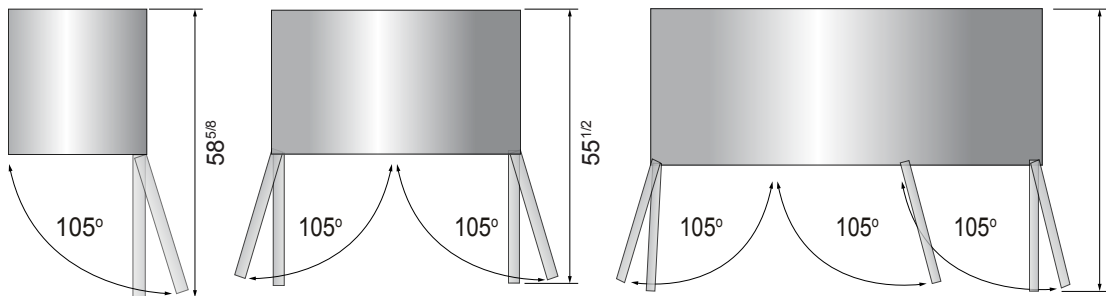

Toll Free: 855-855-0399 Email: info@atosausa.com
 www.atosa.com | www.atosausa.com
 California, Colorado, Florida, Georgia, Illinois,
 Massachusetts, New Jersey, Ohio, Texas, Washington

SPECIFICATIONS

Models	Door	Capacity (Cu.Ft.)	Shelves	Casters (inch)	Amps (A)	Voltage (V/Hz/Ph)	HP	Refrigerant	Exterior Dimensions (inch)	Net Weight (lbs)	Gross Weight (lbs)
MBF8001GR	1	21.4	3	4	6.3	115/60/1	1/2	R290	28 ^{7/10} ×31 ^{7/10} ×81 ^{3/10}	236	269
MBF8002GR	2	43.2	6	4	8.6	115/60/1	3/4	R290	51 ^{7/10} ×31 ^{7/10} ×81 ^{3/10}	353	403
MBF8003GR	3	64.9	9	4	6.2	208-230/115/60/1	1	R290	77 ^{4/5} ×31 ^{7/10} ×81 ^{3/10}	489	569

PLAN VIEW

MBF8001GR

MBF8002GR

MBF8003GR

SELF-CLOSING AND STAY OPEN DOOR FEATURE

Casters

Epoxy shelves

Door lock