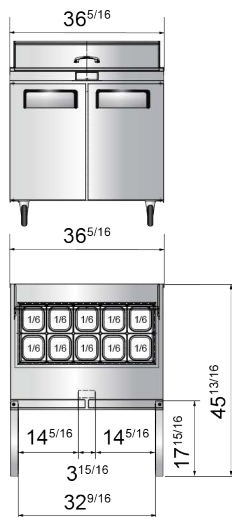

www.atosa.com | www.atosausa.com

California, Colorado, Florida, Georgia, Illinois, Massachusetts, New Jersey, Ohio, Texas, Washington

SPECIFICATIONS

Models	Door	Capacity (Cu.Ft.)	Shelves	Casters (inch)	Amps (A)	Voltage (V/Hz/Ph)	HP	Refrigerant	Exterior Dimensions (inch)	Net Weight (lbs)	Gross Weight (lbs)
MSF8301GR	1	7.2	1	5	2.3	115/60/1	1/7	R290	27 ^{1/2} ×30×44 ^{3/10}	159	196
MSF3610GR	2	8.7	2	5	2.3	115/60/1	1/7	R290	36 ^{5/16} ×30×44 ^{3/10}	173	227
MSF8302GR	2	13.4	2	5	2.3	115/60/1	1/7	R290	48 ^{1/5} ×30×44 ^{3/10}	231	276
MSF8303GR	2	17.2	2	5	2.8	115/60/1	1/5	R290	60 ^{1/5} ×30×44 ^{3/10}	271	320
MSF8304GR	3	21.1	3	5	2.8	115/60/1	1/5	R290	72 ^{7/10} ×30×44 ^{3/10}	317	379

PLAN VIEW

MSF8301GR

MSF3610GR

MSF8302GR

MSF8303GR

MSF8304GR