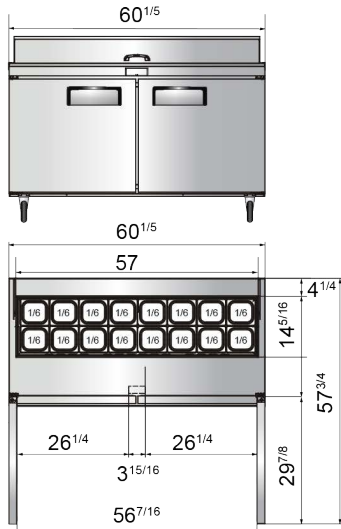

www.atosa.com | www.atosausa.com

California, Colorado, Florida, Georgia, Illinois, Massachusetts, New Jersey, Ohio, Texas, Washington

SPECIFICATIONS

Models	Door	Capacity (Cu.Ft.)	Shelves	Casters (inch)	Amps (A)	Voltage (V/Hz/Ph)	HP	Refrigerant	Exterior Dimensions (inch)	Net Weight (lbs)	Gross Weight (lbs)
MSF8301GR	1	7.2	1	5	2.3	115/60/1	1/7	R290	27 ^{1/2} ×30×44 ^{3/10}	159	196
MSF3610GR	2	8.7	2	5	2.3	115/60/1	1/7	R290	36 ^{5/16} ×30×44 ^{3/10}	173	227
MSF8302GR	2	13.4	2	5	2.3	115/60/1	1/7	R290	48 ^{1/5} ×30×44 ^{3/10}	231	276
MSF8303GR	2	17.2	2	5	2.8	115/60/1	1/5	R290	60 ^{1/5} ×30×44 ^{3/10}	271	320
MSF8304GR	3	21.1	3	5	2.8	115/60/1	1/5	R290	72 ^{7/10} ×30×44 ^{3/10}	317	379

PLAN VIEW

MSF8301GR

MSF3610GR

MSF8302GR

MSF8303GR

MSF8304GR