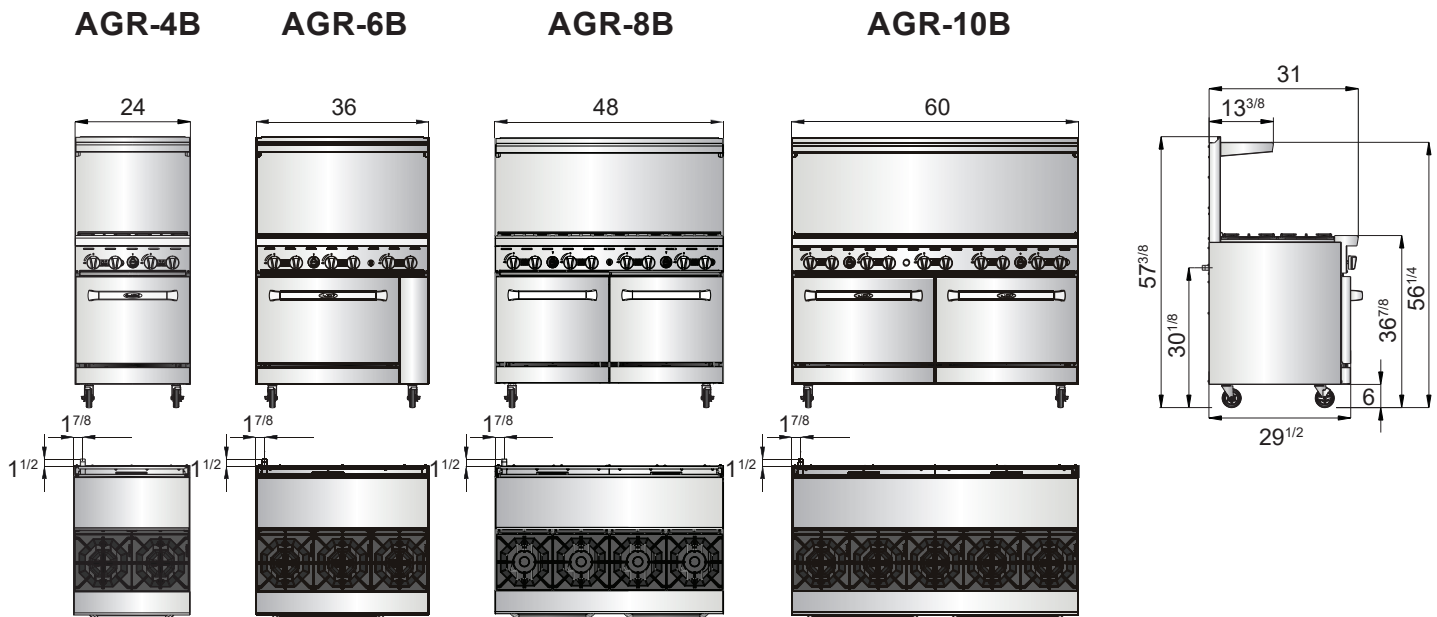

SPECIFICATIONS

Models	Gas Type	Burner Name	Total BTU B.T.U./h	Number of Burners	Valve Types	Oven Size (inch)	Hot Plates Working Area (inch)	Exterior Dimensions (inch)	Net Weight (lbs)	Gross Weight (lbs)
AGR-4B	NG	Hot plates	128,000	4	Pilot light	20×26×14	4pcs 11^{4/5}×11^{4/5}	24×31×57^{3/8}	326	428
		Oven	24,000	1						
	LP	Hot plates	128,000	4						
		Oven	24,000	1						
AGR-6B	NG	Hot plates	192,000	6	Pilot light	26^{1/2}×26×14	6pcs 11^{4/5}×11^{4/5}	36×31×57^{3/8}	440	568
		Oven	27,000	1						
	LP	Hot plates	192,000	6						
		Oven	27,000	1						
AGR-8B	NG	Hot plates	256,000	8	Pilot light	20×26×14	8pcs 11^{4/5}×11^{4/5}	48×31×57^{3/8}	607	765
		Oven	48,000	2						
	LP	Hot plates	256,000	8						
		Oven	48,000	2						
AGR-10B	NG	Hot plates	320,000	10	Pilot light	26^{1/2}×26×14	10pcs 11^{4/5}×11^{4/5}	60×31×57^{3/8}	732	897
		Oven	54,000	2						
	LP	Hot plates	320,000	10						
		Oven	54,000	2						

PLAN VIEW

Heavy duty burners   Chrome oven rack   Stainless steel knobs