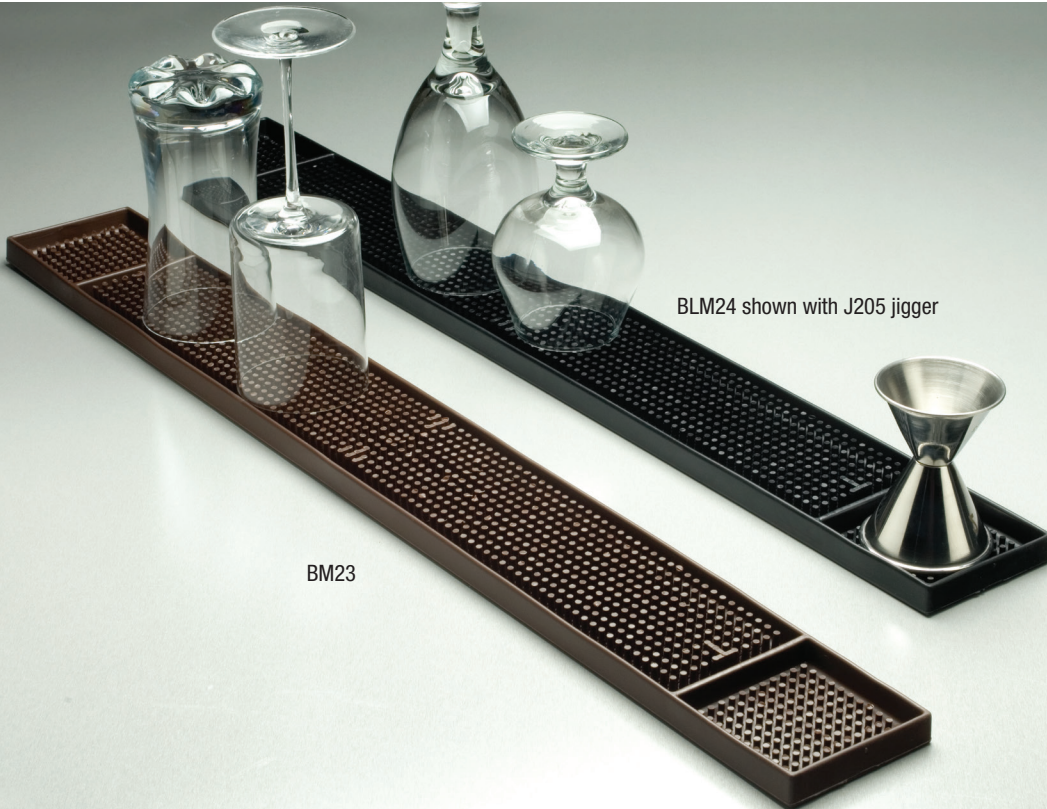

A

Available in brown, too!

BLACKBM1218 shown with S208 strainer

B

BT12X12

A) Service Mat

One-piece rubber construction. 12" x 18" (30.5 x 45.7 cm).

Item No.	Description	Pack	Cu. Ft.	Wt.
BROWNBM1218	Brown (not shown)	12	0.83	36
BLACKBM1218	Black	12	0.83	36

B) Bar Tile

These 12" square (30.5 cm) molded vinyl tiles snap together. Textured surface prevents slippage and feet improve drainage and air circulation.

Item No.	Description	Pack	Cu. Ft.	Wt.
BT12X12	Black	24	1.25	24

C) Deluxe Bar Mat

One-piece rubber construction. 3¼" x 27" long (8.3 x 68.6 cm).

Item No.	Description	Pack	Cu. Ft.	Wt.
BM23	Dark Brown	12/48	2.26	39
BLM24	Black	12/48	2.26	39

C

BLM24 shown with J205 jigger