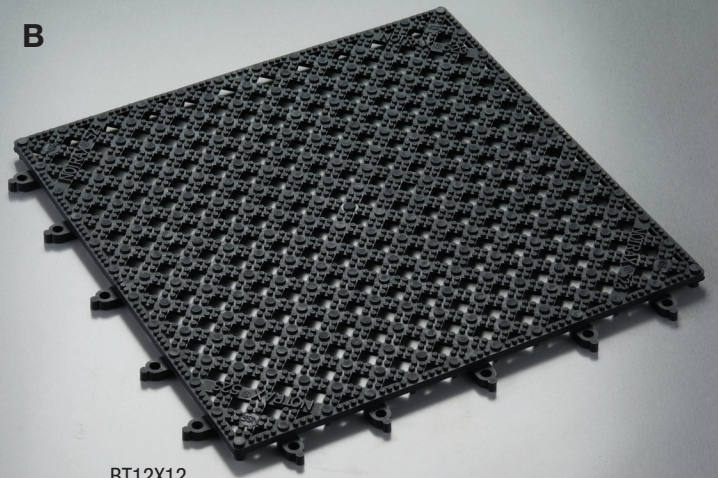

A

Available in brown, too!

BLACKBM1218 shown with S208 strainer

B

BT12X12

A) Service Mat

One-piece rubber construction. 12" x 18" (30.5 x 45.7 cm).

Item No.	Description	Pack	Cu. Ft.	Wt.
BROWNBM1218	Brown (not shown)	12	0.83	36
BLACKBM1218	Black	12	0.83	36

B) Bar Tile

These 12" square (30.5 cm) molded vinyl tiles snap together. Textured surface prevents slippage and feet improve drainage and air circulation.

Item No.	Description	Pack	Cu. Ft.	Wt.
BT12X12	Black	24	1.25	24

C) Deluxe Bar Mat

One-piece rubber construction. 3¼" x 27" long (8.3 x 68.6 cm).

Item No.	Description	Pack	Cu. Ft.	Wt.
BM23	Dark Brown	12/48	2.26	39
BLM24	Black	12/48	2.26	39

C

BLM24 shown with J205 jigger